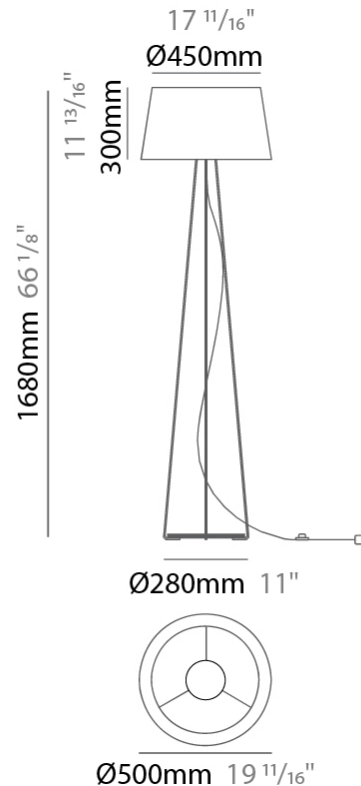

DRUM PORTABLE

D114009-

base number   Finish
Options

1. To build a product code in our configurator select the specify button on the base model # product page
2. To build a manual product code on this datasheet choose from the options listed below in blue font and add the suffix to the base model #

GENERAL

Series: Drum
Brand: Ole
Division: Design
Mounting Type: Portable
Mounting Location: Floor
Subcategory: Ambient

PHYSICAL

Shape: Drum
Diameter (mm): 500
Diameter (in): 19 ¹¹/₁₆
Height (mm): 1680
Height (in): 66 ¹/₈
Light Distribution: Direct / Indirect
Weight (kg): 6
Weight (lbs): 13.2
Diffuser: Cord Shade - Beige / Black / Blue / Brown / Dark Green / Green / Gray / Lithium / Maroon / Marsala / Red / Silver / Stone / White
Fixture Finish: [GWT](#)
Fixture Material: Fabric Cord / Metal

ELECTRICAL

Number of Lamps: 1
Lamp Type: LED Retrofit
Lamp Shape: A19
Bulb Included: Bulb Not Included
Max. Wattage Per Lamp (W): 15
Lamp Base: E26
Input Voltage (V): 120
Upon Request: 277Vac / GU24

LED

OPTICAL

RATINGS AND CERTIFICATIONS

Certified By: Certified for North American Standards
IP rating: IP20