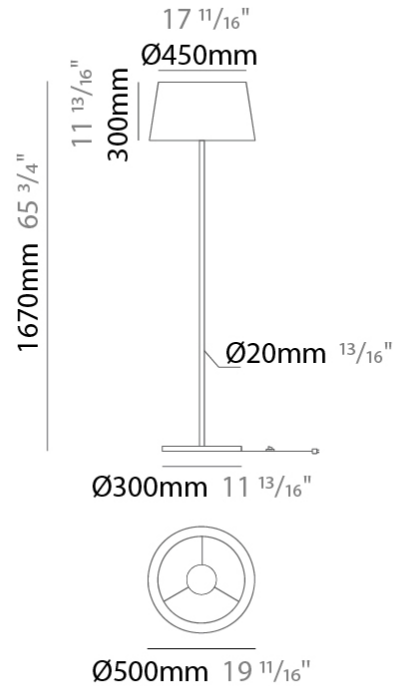

PROJECT	_____
TYPE	_____
SPECIFIER	_____
QUANTITY	_____
DATE	_____

DRUM PORTABLE

D114011-

base number   Finish
Options

1. To build a product code in our configurator select the specify button on the base model # product page
2. To build a manual product code on this datasheet choose from the options listed below in blue font and add the suffix to the base model #

GENERAL

Series: Drum _____
Brand: Ole _____
Division: Design _____
Mounting Type: Portable _____
Mounting Location: Floor _____
Subcategory: Ambient _____

PHYSICAL

Shape: Drum _____
Diameter (mm): 500 _____
Diameter (in): 19 ¹¹/₁₆ _____
Height (mm): 1670 _____
Height (in): 65 ³/₄ _____
Light Distribution: Direct / Indirect _____
Weight (kg): 6 _____
Weight (lbs): 13.2 _____
Diffuser: Cord Shade - Beige / Black / Blue / Brown / Dark Green / Green / Gray / Lithium / Maroon / Marsala / Red / Silver / Stone / White _____
Fixture Finish: [GWT](#) _____
Fixture Material: Fabric Cord / Metal _____

ELECTRICAL

Number of Lamps: 1 _____
Lamp Type: LED Retrofit _____
Lamp Shape: A19 _____
Bulb Included: Bulb Not Included _____
Max. Wattage Per Lamp (W): 15 _____
Lamp Base: E26 _____
Input Voltage (V): 120 _____
Upon Request: 277Vac / GU24 _____

LED

OPTICAL

RATINGS AND CERTIFICATIONS

Certified By: Certified for North American Standards _____
IP rating: IP20 _____